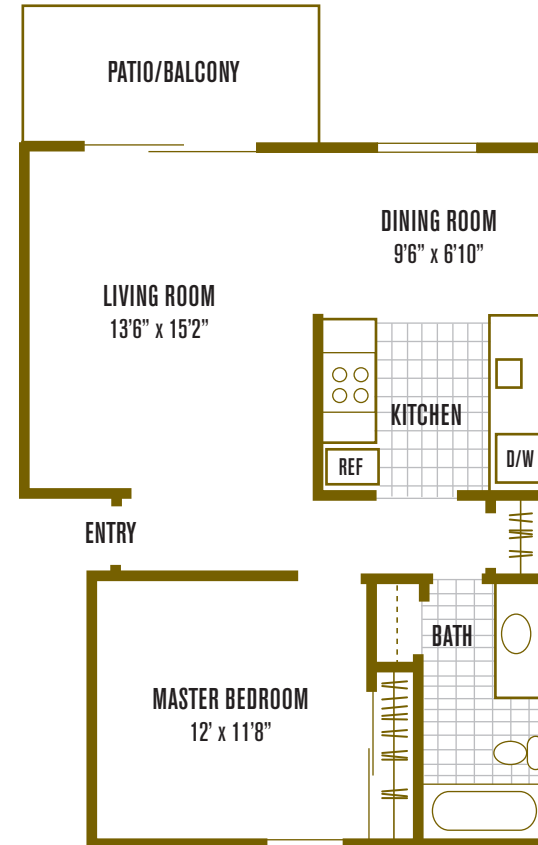

# FLORA

CONDOMINIUM RENTALS

140 Flora Avenue  
Walnut Creek, CA 94595

p: 925.935.3136 | f: 925.935.1128

[www.ExperienceFlora.com](http://www.ExperienceFlora.com)

You will be able to create a private outdoor retreat on the veranda of this residence. Consider a table and comfy chairs, a mini-fountain and perhaps planters filled with roses or herbs on your patio or balcony. Within your home, you will appreciate the conveniences of a large vanity, spacious kitchen and storage.

## residence 2

1 Bedroom | 1 Bathroom | up to 700 sq. ft.

notes: \_\_\_\_\_  
\_\_\_\_\_  
\_\_\_\_\_  
\_\_\_\_\_

All room dimensions and square footages are approximate.